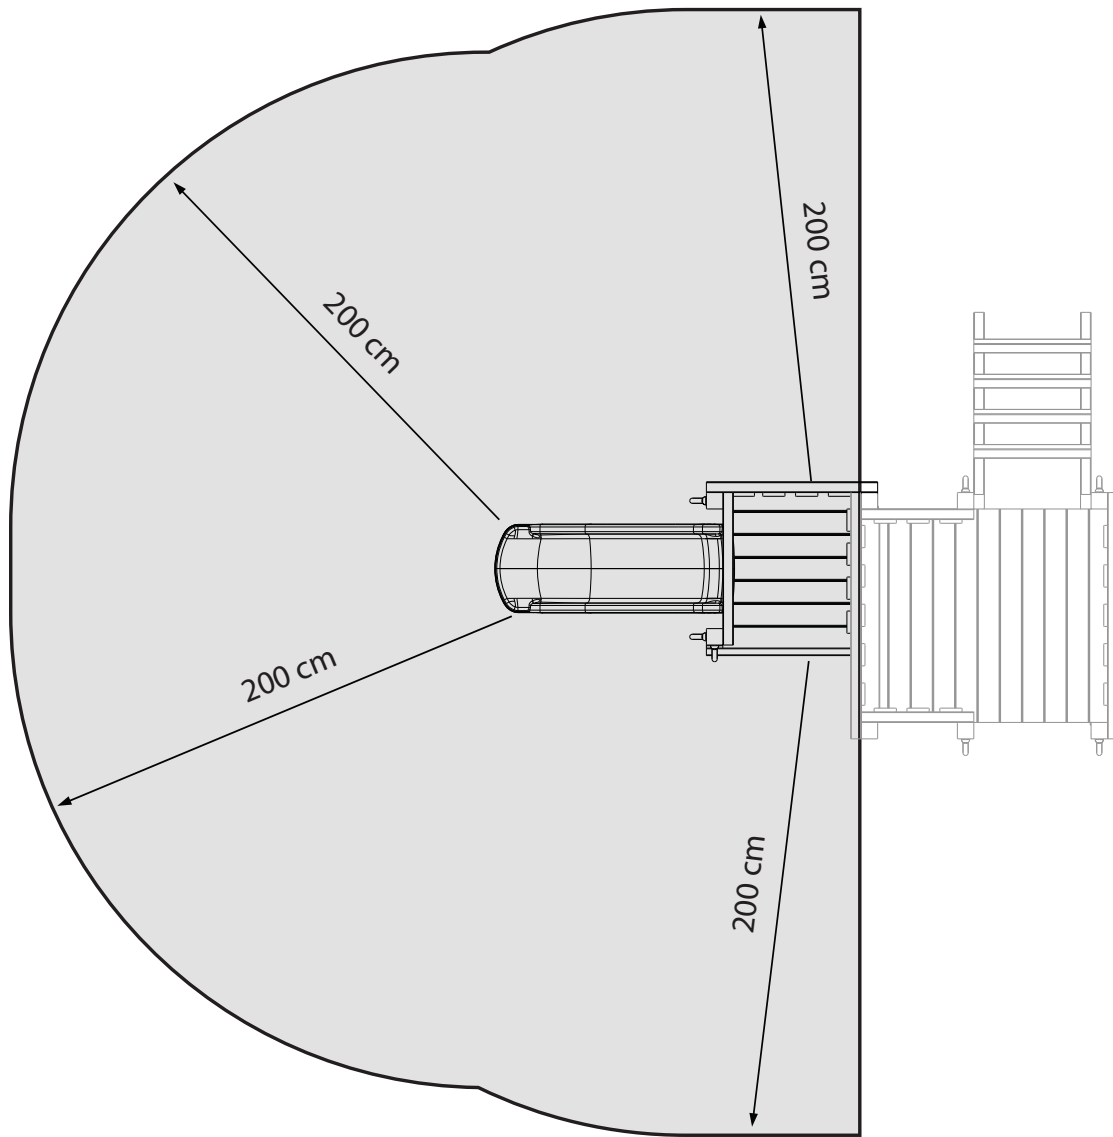

①

60 cm

75 cm

75 cm

600

1200 - 1500

740

730

650

464

②

60 cm

75 cm

75 cm

Product packaging and pallet information for blue rabbit 2.0. The image shows a single box and a pallet of three boxes. Below each is a table with dimensions and weight.

$25 \times 25 \times 11 \text{ cm}$	$120 \times 80 \times 158 \text{ cm}$
3,00 kg	547 kg

- 5x** **D** min 68 mm
max 90 mm  
min 32 mm
max 50 mm

- 2x** **E** min 95 mm
max 145 mm  
min 15 mm
max 22 mm

- 5x*/7x**** **F** ** min 95 mm
* max 145 mm  
min 15 mm
max 22 mm

- 6x*/8x**** **G** ** min 95 mm
* max 145 mm  
min 15 mm
max 22 mm