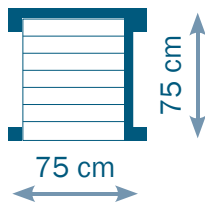

①

60 cm

75 cm

75 cm

600

1200 - 1500

740

730

650

464

②

60 cm

75 cm

75 cm

Product packaging and pallet information for blue rabbit 2.0. The image shows a single box and a pallet of three boxes. Below each is a table with dimensions and weight.

$25 \times 25 \times 11 \text{ cm}$	$120 \times 80 \times 158 \text{ cm}$
3,00 kg	547 kg

Additional information: 174 boxes per pallet, and a weight of 547 kg for the pallet.

- 1x** **A** min 68 mm
max 90 mm  
min 68 mm
max 90 mm

- 2x** **B** min 68 mm
max 90 mm  
min 68 mm
max 90 mm

- 3x** **C** min 68 mm
max 90 mm  
min 32 mm
max 50 mm

- 5x** **D** min 68 mm
max 90 mm  
min 32 mm
max 50 mm

- 2x** **E** min 95 mm
max 145 mm  
min 15 mm
max 22 mm

- 5x*/7x**** **F** ** min 95 mm
* max 145 mm  
min 15 mm
max 22 mm

- 6x*/8x**** **G** ** min 95 mm
* max 145 mm  
min 15 mm
max 22 mm