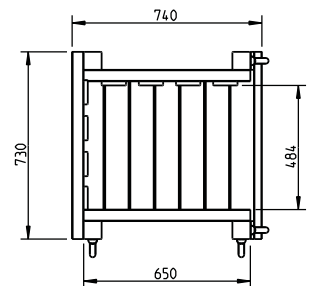

①

60 cm

75 cm

75 cm

600

1200 - 1500

740

730

650

464

②

60 cm

75 cm

75 cm

Product packaging and pallet information for blue rabbit 2.0. The image shows a single box and a pallet of three boxes. Below each is a table with dimensions and weight.

$25 \times 25 \times 11 \text{ cm}$	$120 \times 80 \times 158 \text{ cm}$
3,00 kg	547 kg

- 5x** **D** min 68 mm
max 90 mm  
min 32 mm
max 50 mm

- 2x** **E** min 95 mm
max 145 mm  
min 15 mm
max 22 mm

- 5x*/7x**** **F** ** min 95 mm
* max 145 mm  
min 15 mm
max 22 mm

- 6x*/8x**** **G** ** min 95 mm
* max 145 mm  
min 15 mm
max 22 mm