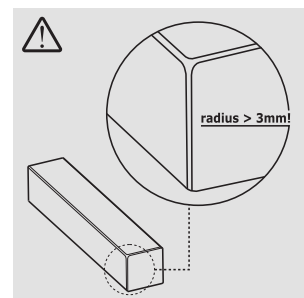

650

464

②

60 cm

75 cm

75 cm

Product packaging and pallet information for blue rabbit 2.0. The image shows a single box and a pallet of three boxes. Below each is a table with dimensions and weight.

$25 \times 25 \times 11 \text{ cm}$	$120 \times 80 \times 158 \text{ cm}$
3,00 kg	547 kg

Additional information: 174 boxes per pallet, and a weight of 547 kg for the pallet.

- 1x** **A** min 68 mm
max 90 mm  
min 68 mm
max 90 mm

- 2x** **B** min 68 mm
max 90 mm  
min 68 mm
max 90 mm

- 3x** **C** min 68 mm
max 90 mm  
min 32 mm
max 50 mm

- 5x** **D** min 68 mm
max 90 mm  
min 32 mm
max 50 mm

- 2x** **E** min 95 mm
max 145 mm  
min 15 mm
max 22 mm

- 5x*/7x**** **F** ** min 95 mm
* max 145 mm  
min 15 mm
max 22 mm

- 6x*/8x**** **G** ** min 95 mm
* max 145 mm  
min 15 mm
max 22 mm