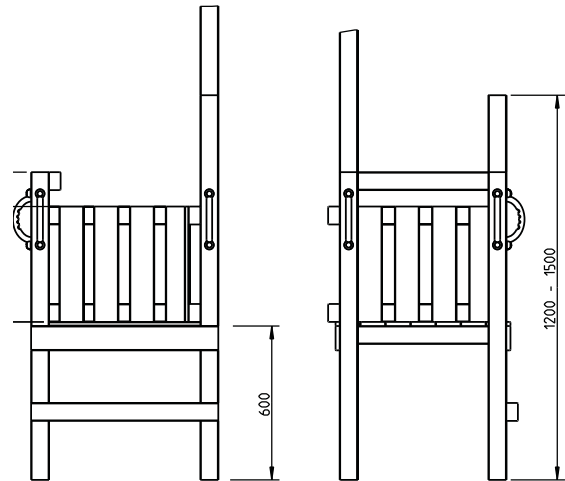

①

60 cm

75 cm

75 cm

600

1200 - 1500

740

730

650

464

②

60 cm

75 cm

75 cm

Product packaging and pallet information for blue rabbit 2.0. The image shows a single box and a pallet of three boxes. Below each is a table with dimensions and weight.

$25 \times 25 \times 11 \text{ cm}$	$120 \times 80 \times 158 \text{ cm}$
3,00 kg	547 kg

- 5x** **D** min 68 mm
max 90 mm  
min 32 mm
max 50 mm

- 2x** **E** min 95 mm
max 145 mm  
min 15 mm
max 22 mm

- 5x*/7x**** **F** ** min 95 mm
* max 145 mm  
min 15 mm
max 22 mm

- 6x*/8x**** **G** ** min 95 mm
* max 145 mm  
min 15 mm
max 22 mm