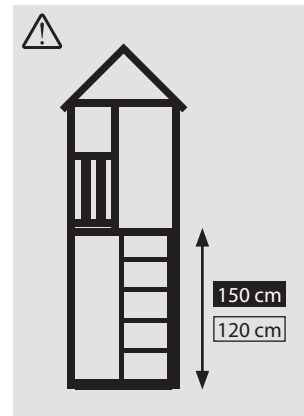

①

60 cm

75 cm

75 cm

600

1200 - 1500

740

730

650

464

②

60 cm

75 cm

75 cm

Product packaging and pallet information for blue rabbit 2.0. The image shows a single box and a pallet of three boxes. Below each is a table with dimensions and weight.

$25 \times 25 \times 11 \text{ cm}$	$120 \times 80 \times 158 \text{ cm}$
3,00 kg	547 kg

Additional information: 174 boxes per pallet, and a weight of 547 kg for the pallet.

- 1x** **A** min 68 mm
max 90 mm  
min 68 mm
max 90 mm

- 2x** **B** min 68 mm
max 90 mm  
min 68 mm
max 90 mm

- 3x** **C** min 68 mm
max 90 mm  
min 32 mm
max 50 mm

- 5x** **D** min 68 mm
max 90 mm  
min 32 mm
max 50 mm

- 2x** **E** min 95 mm
max 145 mm  
min 15 mm
max 22 mm

- 5x*/7x**** **F** ** min 95 mm
* max 145 mm  
min 15 mm
max 22 mm

- 6x*/8x**** **G** ** min 95 mm
* max 145 mm  
min 15 mm
max 22 mm