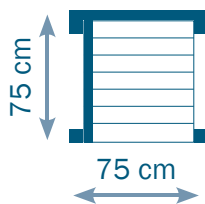

①

60 cm

75 cm

75 cm

600

1200 - 1500

740

730

650

464

②

60 cm

75 cm

75 cm

Product packaging and pallet information for blue rabbit 2.0. The image shows a single box and a pallet of three boxes. Below each is a table with dimensions and weight.

$25 \times 25 \times 11 \text{ cm}$	$120 \times 80 \times 158 \text{ cm}$
3,00 kg	547 kg

Additional information: 174 boxes per pallet, and a weight of 547 kg for the pallet.

- 1x** **A** min 68 mm
max 90 mm  
min 68 mm
max 90 mm

- 2x** **B** min 68 mm
max 90 mm  
min 68 mm
max 90 mm

- 3x** **C** min 68 mm
max 90 mm  
min 32 mm
max 50 mm

- 5x** **D** min 68 mm
max 90 mm  
min 32 mm
max 50 mm

- 2x** **E** min 95 mm
max 145 mm  
min 15 mm
max 22 mm

- 5x*/7x**** **F** ** min 95 mm
* max 145 mm  
min 15 mm
max 22 mm

- 6x*/8x**** **G** ** min 95 mm
* max 145 mm  
min 15 mm
max 22 mm